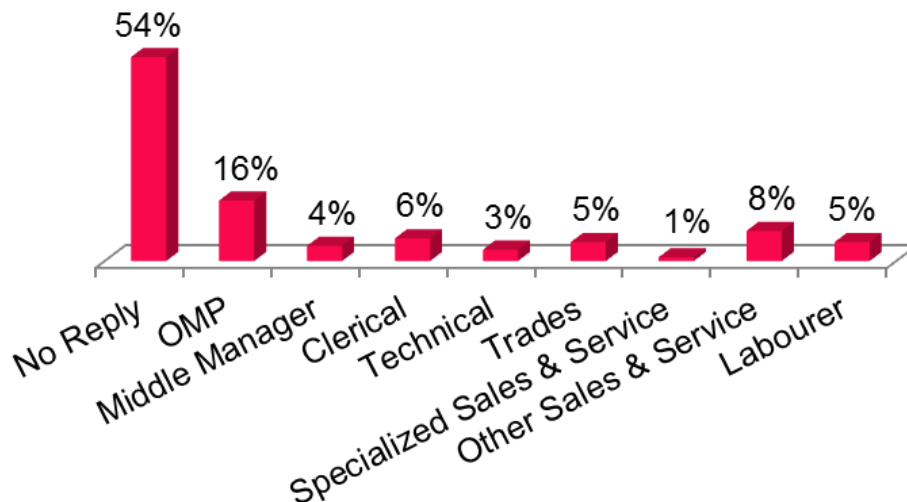

CKPC-FM – Brantford, Ontario Jewel 92

Format: Lite Adult Contemporary
 Numeris Originating Stations: FM: 1 AM: 1
 Population: 124,967

Age

Gender

Education

No Reply	<High School	High School	College/Trade	University	Post Grad
10%	12%	28%	30%	19%	3%

Household Income

No Reply	<\$30,000	\$30,000-\$49,999	\$50,000-\$74,999	\$75,000-\$99,999	\$100,000-\$149,999	\$150,000-\$199,999	\$200,000+
19%	13%	16%	25%	15%	11%	1%	1%

Occupation

According to the Numeris Fall 2016 results, CKPC-FM has a weekly reach of 24,860 listeners. These consumers spent 316,000 hours weekly tuning in to CKPC-FM.