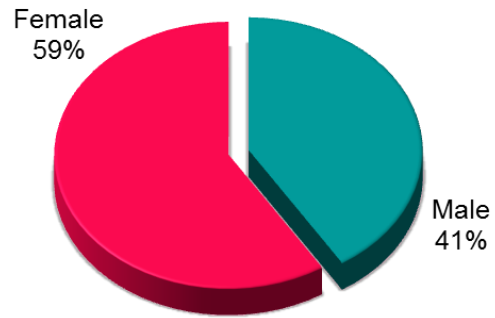

CKPC-FM – Brantford, Ontario Jewel 92

Format: Lite Adult Contemporary
 Numeris Originating Stations: FM: 1 AM: 1
 Population: 124,967

Age

Gender

Education

No Reply	<High School	High School	College/Trade	University	Post Grad
10%	12%	28%	30%	19%	3%

Household Income

No Reply	<\$30,000	\$30,000-\$49,999	\$50,000-\$74,999	\$75,000-\$99,999	\$100,000-\$149,999	\$150,000-\$199,999	\$200,000+
19%	13%	16%	25%	15%	11%	1%	1%

Occupation

According to the Numeris Fall 2016 results, CKPC-FM has a weekly reach of 24,860 listeners. These consumers spent 316,000 hours weekly tuning in to CKPC-FM.