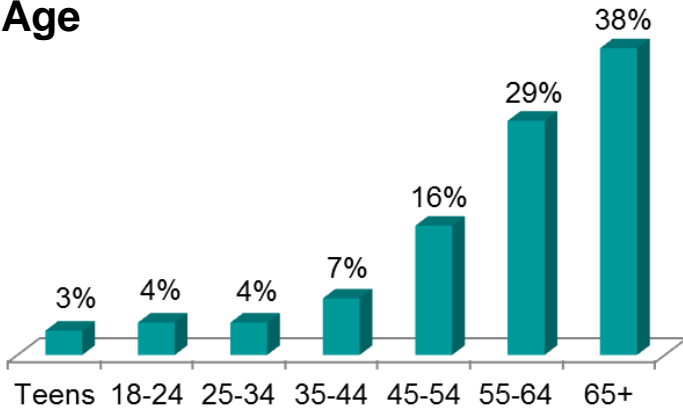

CKPC-FM – Brantford, Ontario Jewel 92

Format: Lite Adult Contemporary
 Numeris Originating Stations: FM: 1 AM: 1
 Population: 124,967

Age

Gender

Education

No Reply	<High School	High School	College/Trade	University	Post Grad
10%	12%	28%	30%	19%	3%

Household Income

No Reply	<\$30,000	\$30,000-\$49,999	\$50,000-\$74,999	\$75,000-\$99,999	\$100,000-\$149,999	\$150,000-\$199,999	\$200,000+
19%	13%	16%	25%	15%	11%	1%	1%

Occupation

According to the Numeris Fall 2016 results, CKPC-FM has a weekly reach of 24,860 listeners. These consumers spent 316,000 hours weekly tuning in to CKPC-FM.